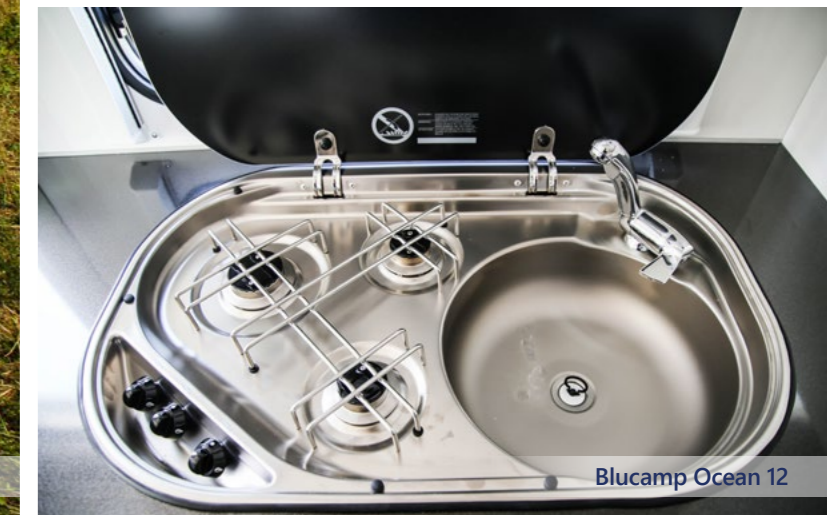

Blucamp Ocean 12

Blucamp Ocean 12

Blucamp Ocean 12