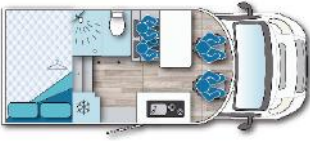

MODELOS
MODELS
MODELLE

Compacto | Compact | Kompakt <6m
590